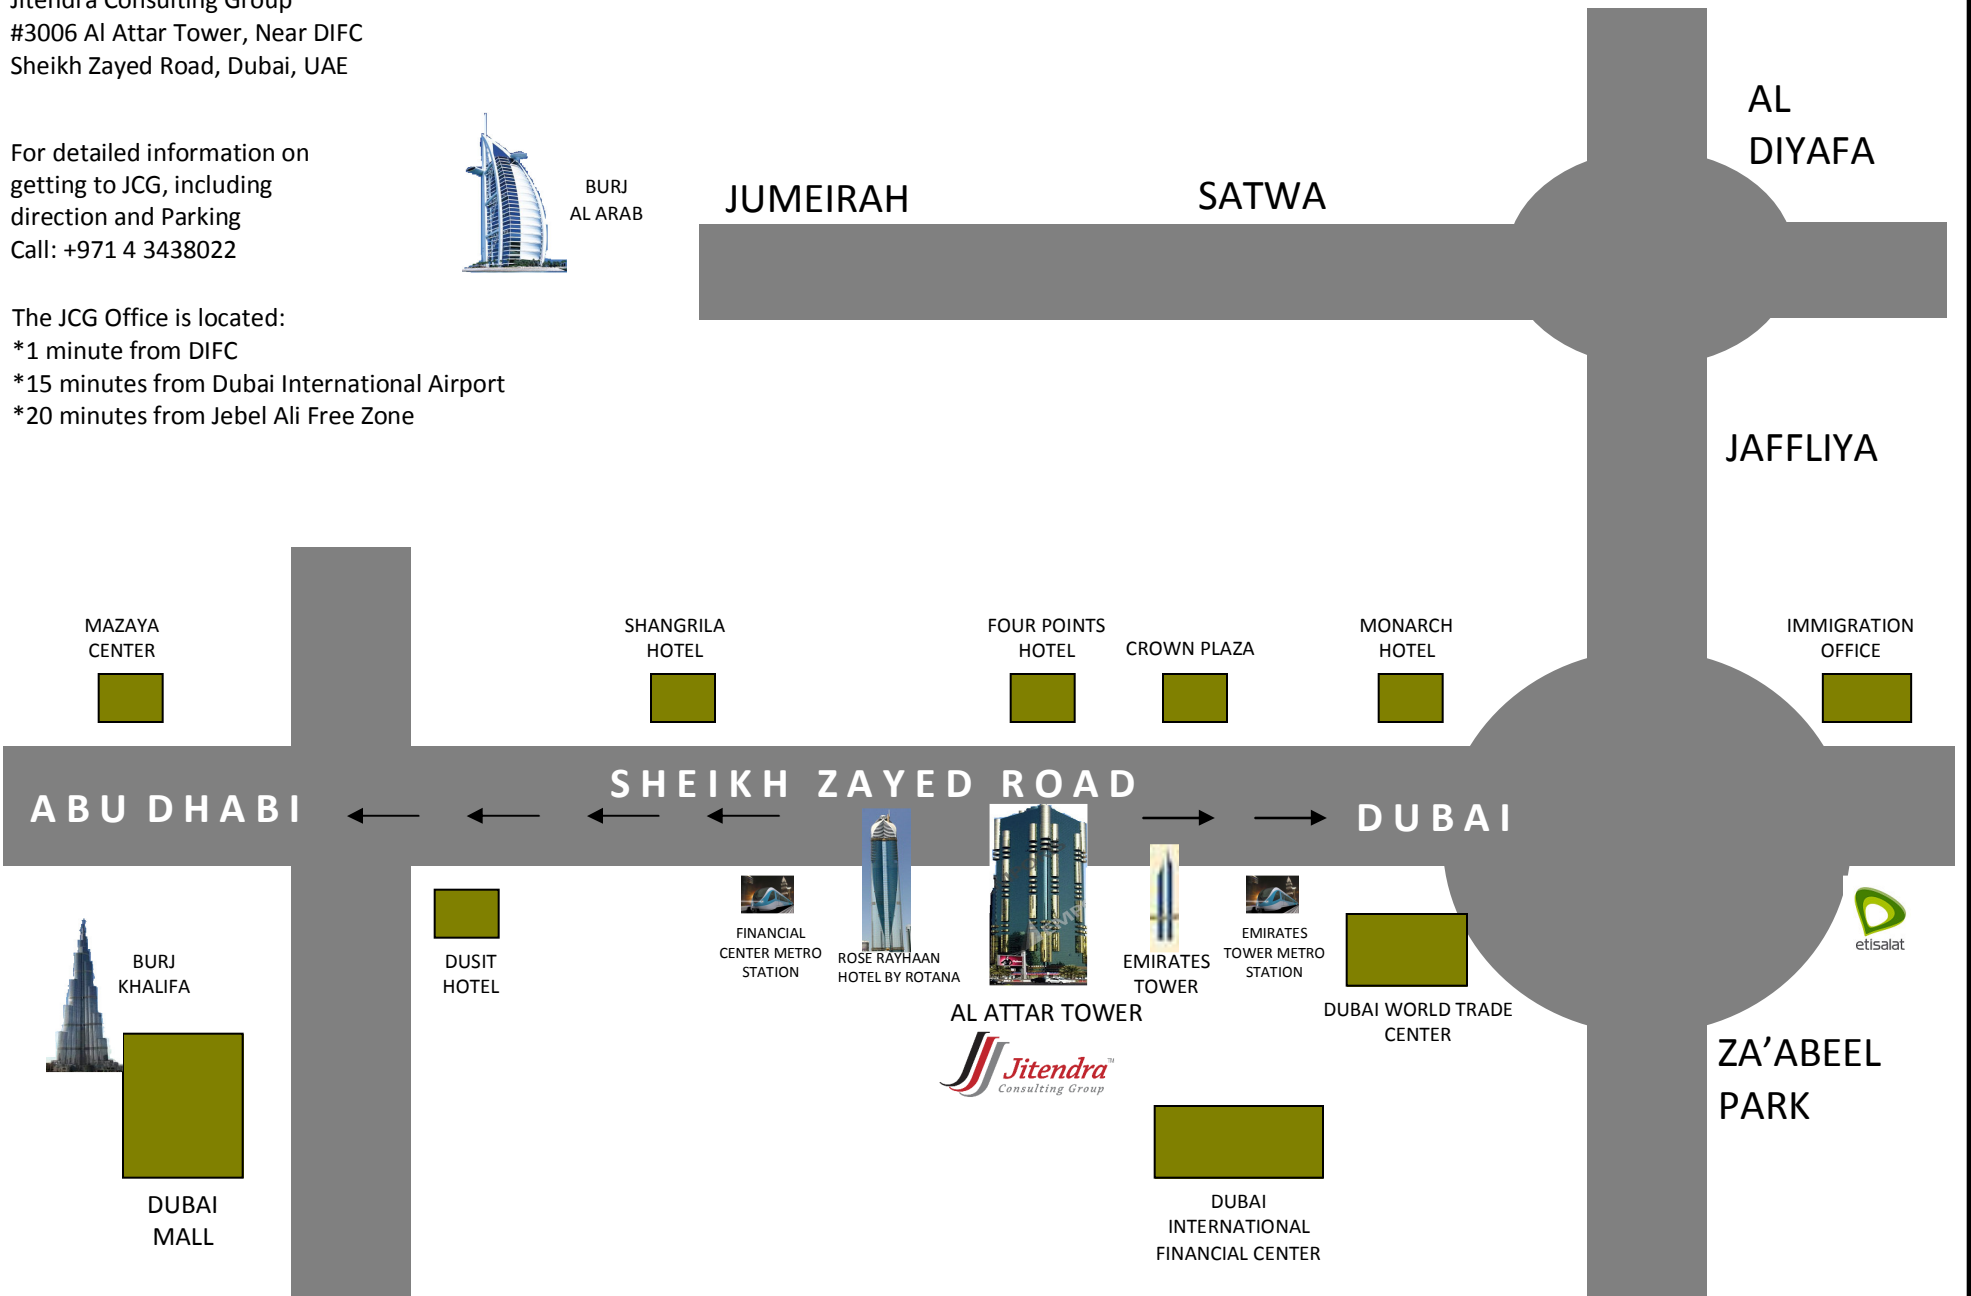

Jitendra Consulting Group
#3006 Al Attar Tower, Near DIFC
Sheikh Zayed Road, Dubai, UAE

For detailed information on
getting to JCG, including
direction and Parking
Call: +971 4 3438022

The JCG Office is located:
*1 minute from DIFC
*15 minutes from Dubai International Airport
*20 minutes from Jebel Ali Free Zone

Jitendra Consulting Group Location Map

www.jitendragroup.ae